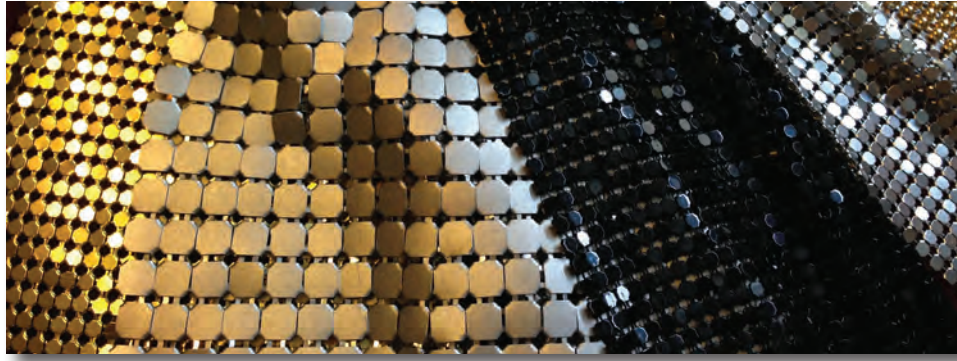

# Varia Easy Metal

Réf :  
201004  
201006  
201008  
202004  
202006  
202008

## Color Table

001	Aluminum
002	Gold
003	Black
004	Brass
005	Red
006	Violet
008	Green
009	Copper
010	Yellow
011	Silver/Gold
012	Bronze

METAL NET "VARIA «Easy metal» RIDEAUX ALU"		
	Custom made	Standard
Material:	Aluminum, Carbon Steel or Stainless Steel	Aluminum
Metal wire Ø:	1mm - 1,5mm	1,2mm
Loop Ø:	5mm - 9mm	8,5mm
Width of the net:	5mm - 7mm	7mm
Size:	Any size	
Use:	Fixed or sliding panel	
Colors:	See color table	Aluminum, Bronze, Copper

METAL CLOTH "VARIA «Easy metal» RIDEAUX ALU"			
Material:	Aluminum, Carbon Steel or Brass		
Metal mail form:	square or round		
Metal mail width:	4mm - 8mm		
Size:	45cm x 150cm single panels can be composed together in order to have wider panels		
Use:	Fixed or sliding panel		
Colors:	See color table		
Standard square			
	201004 4mm 201004S 4mm Satiny	201006 6mm 201006S 6mm Satiny	201008 8mm 201008S 8mm Satiny
Material:	Aluminum	Aluminum	Aluminum
Weight:	1 Kg/m2	1,2 Kg/m2	1,5 Kg/m2
Square Size:	4mm	6mm	8mm
Colors:	See color table	See color table	See color table
Standard round			
	202004 4mm 202004S 4mm Satiny	202006 6mm 202006S 6mm Satiny	202008 8mm 202008S 8mm Satiny
Material:	Aluminum	Aluminum	Aluminum
Weight:	1 Kg/m2	1,2 Kg/m2	1,5 Kg/m2
Square Size:	4mm	6mm	8mm
Colors:	See color table	See color table	See color table